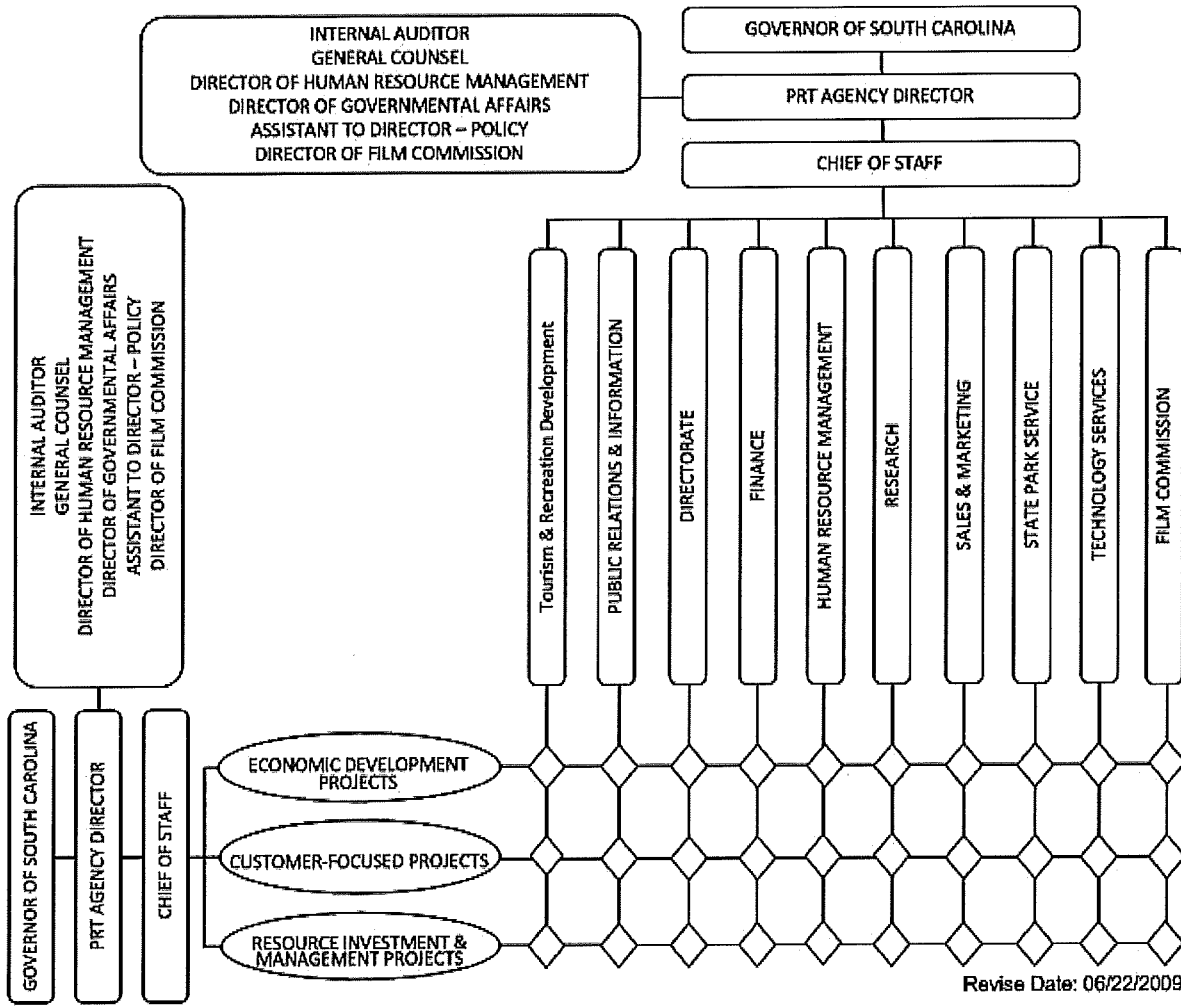

SOUTH CAROLINA DEPARTMENT OF PARKS, RECREATION AND TOURISM

ORGANIZATION CHART 1997

South Carolina Department of Parks, Recreation & Tourism

2002

SOUTH CAROLINA DEPARTMENT OF PARKS, RECREATION & TOURISM

MATRIX ORGANIZATIONAL CHART 2003

SOUTH CAROLINA DEPARTMENT OF PARKS, RECREATION & TOURISM
 MATRIX ORGANIZATIONAL CHART 2007

Revise Date: 06/22/2009

South Carolina Department of Parks, Recreation & Tourism Agency Organizational Chart

2017