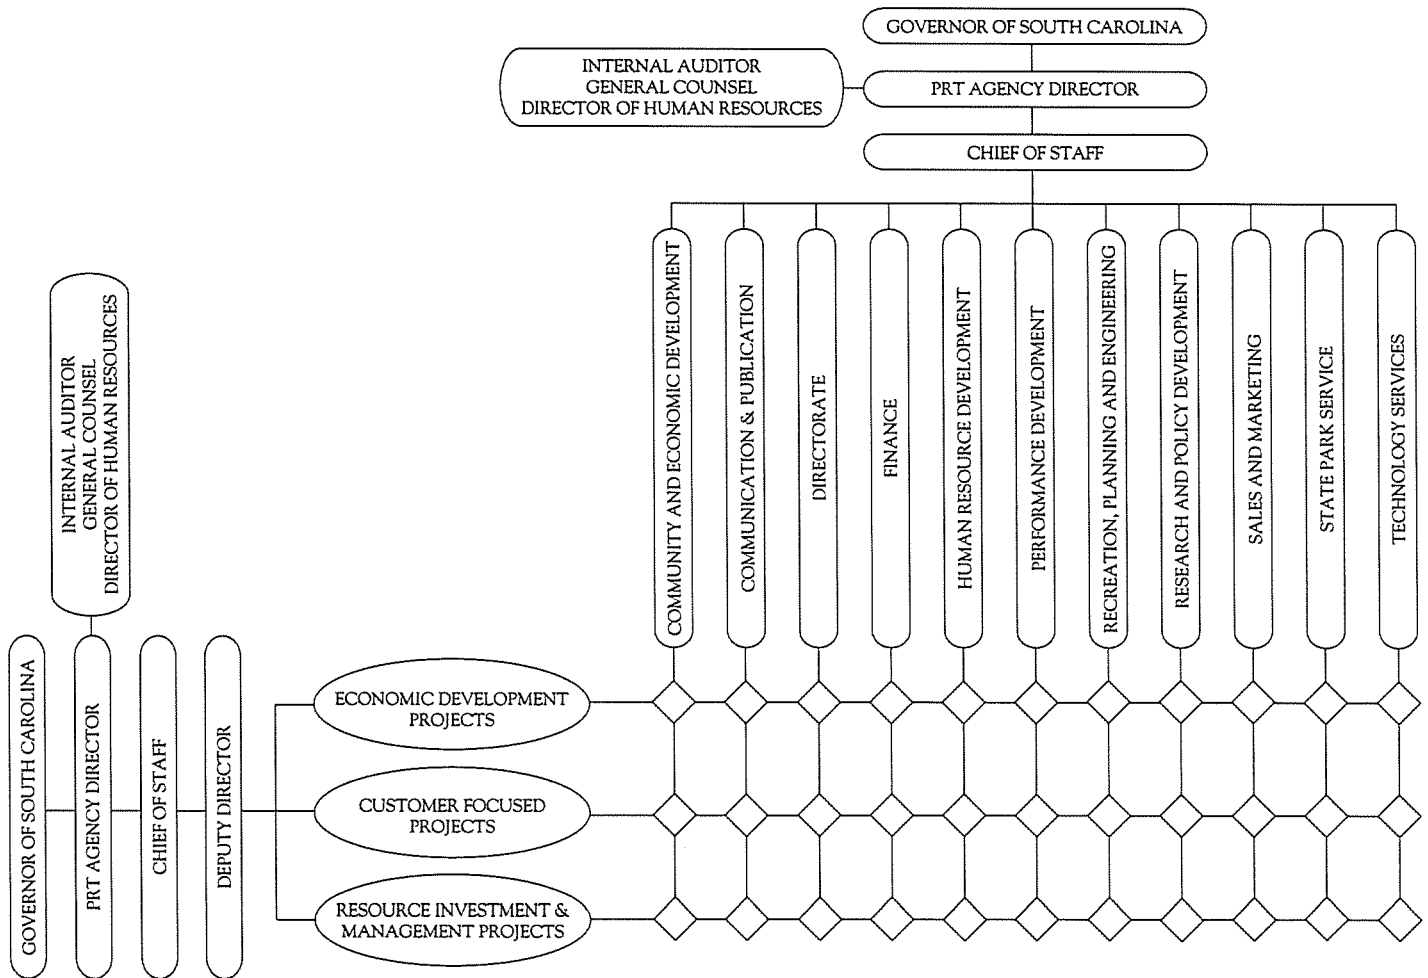

SOUTH CAROLINA DEPARTMENT OF PARKS, RECREATION AND TOURISM

ORGANIZATION CHART 1997

South Carolina Department of Parks, Recreation & Tourism

2002

SOUTH CAROLINA DEPARTMENT OF PARKS, RECREATION & TOURISM

MATRIX ORGANIZATIONAL CHART 2003

SOUTH CAROLINA DEPARTMENT OF PARKS, RECREATION & TOURISM
 MATRIX ORGANIZATIONAL CHART 2007

Revise Date: 06/22/2009

South Carolina Department of Parks, Recreation & Tourism Agency Organizational Chart

2017