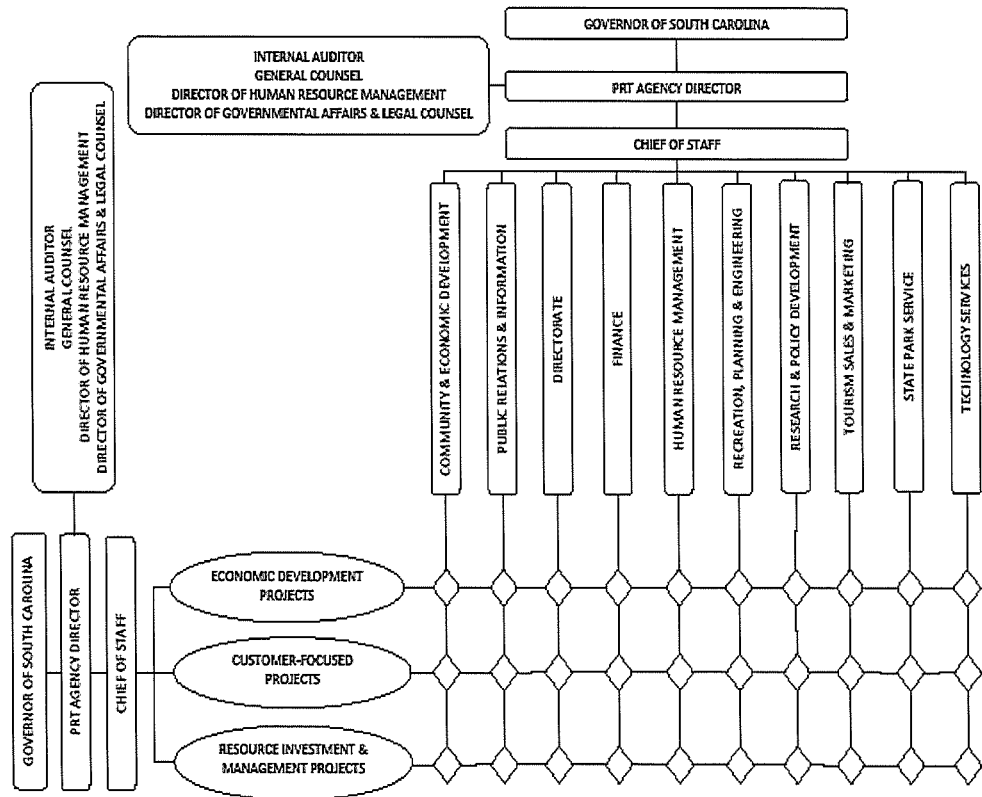

SOUTH CAROLINA DEPARTMENT OF PARKS, RECREATION AND TOURISM

ORGANIZATION CHART 1997

South Carolina Department of Parks, Recreation & Tourism

2002

SOUTH CAROLINA DEPARTMENT OF PARKS, RECREATION & TOURISM

MATRIX ORGANIZATIONAL CHART 2003

SOUTH CAROLINA DEPARTMENT OF PARKS, RECREATION & TOURISM
 MATRIX ORGANIZATIONAL CHART 2007

Revise Date: 06/22/2009

South Carolina Department of Parks, Recreation & Tourism Agency Organizational Chart

2017