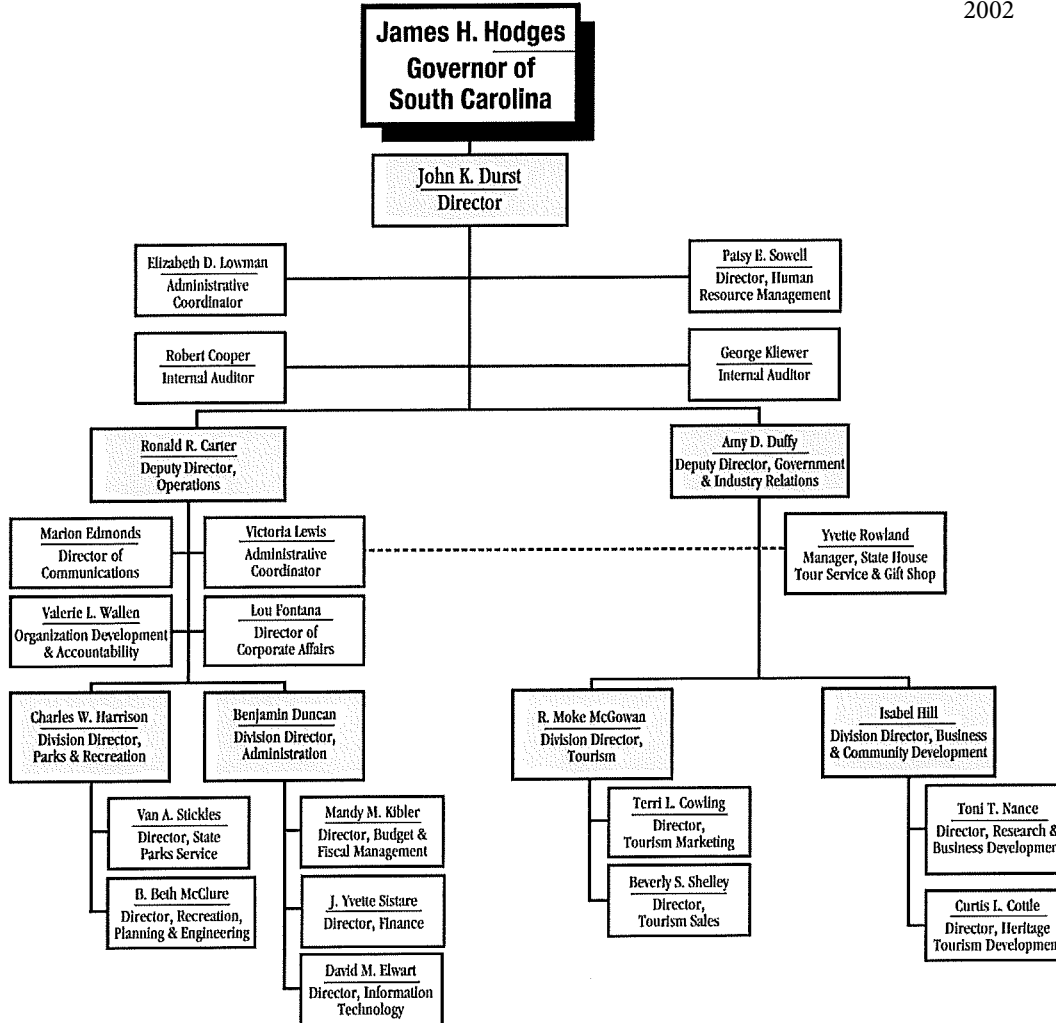

SOUTH CAROLINA DEPARTMENT OF PARKS, RECREATION AND TOURISM

ORGANIZATION CHART 1997

South Carolina Department of Parks, Recreation & Tourism

2002

SOUTH CAROLINA DEPARTMENT OF PARKS, RECREATION & TOURISM

MATRIX ORGANIZATIONAL CHART 2003

SOUTH CAROLINA DEPARTMENT OF PARKS, RECREATION & TOURISM
 MATRIX ORGANIZATIONAL CHART 2007

Revise Date: 06/22/2009

South Carolina Department of Parks, Recreation & Tourism Agency Organizational Chart

2017